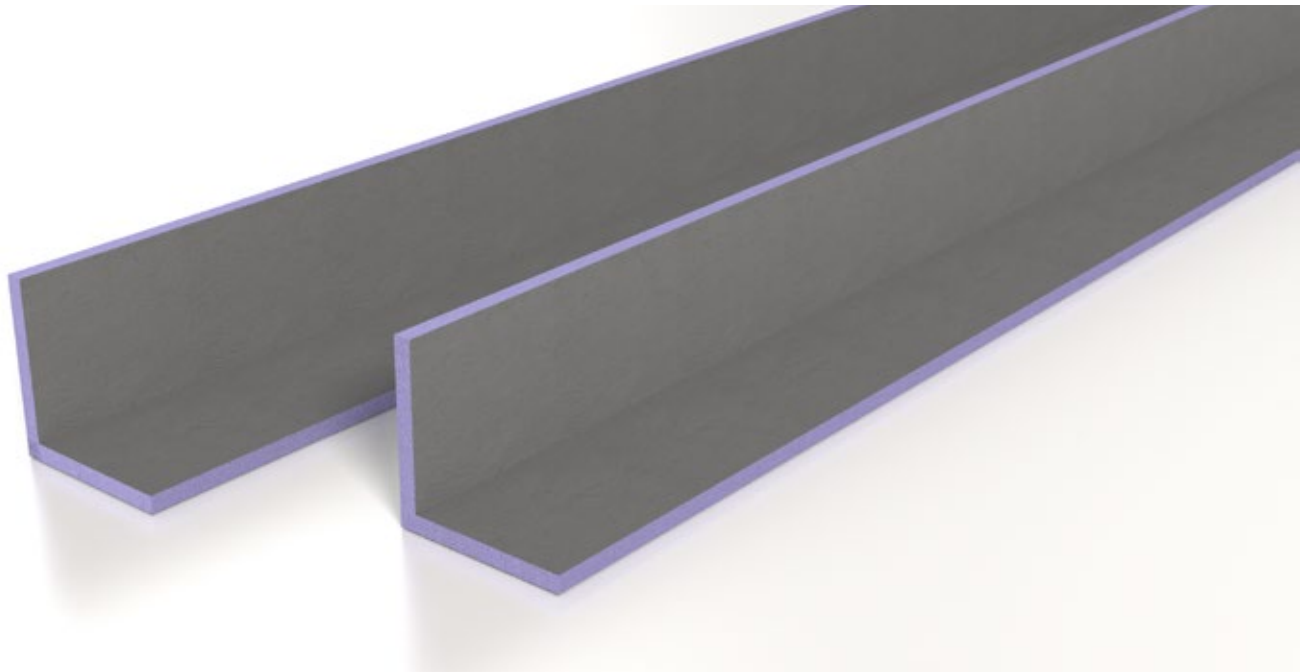

JACKOBOARD® Canto *Premium*

Angle element for paint and tile applications.

NEW

- Construction element ideal for angles, corners and to cover pipes
- Special non-woven coating for smooth finish
- Can be covered directly with tiles, wallpaper, paint or plaster
- Fast, easy and clean application saving time and money

JACKOBOARD® Canto *Premium*

Angle element for paint and tile applications.

JACKOBOARD® Canto Premium is an angle element specially designed for corners, angles and pipe coverings. The special non-woven coating on both sides of JACKOBOARD® Canto Premium makes it possible to finish with tiles, plaster, paint or wallpaper.

With a core made of extruded polystyrene foam (XPS) and special coating on both sides, JACKOBOARD® Canto Premium is easy to use, water-repellent, stable and suitable for use on nearly all substrates.

Properties

- Angle element for paint and tile applications
- Non-woven coating on both sides
- Can be cut to any dimension
- Surface for tiles, plasters, fillers, wallpapers and paints
- High compressive strength > 200 kPa
- Thickness: 20 mm
- Format: 2600 x (200x200) x 20 mm
- Special formats available on request